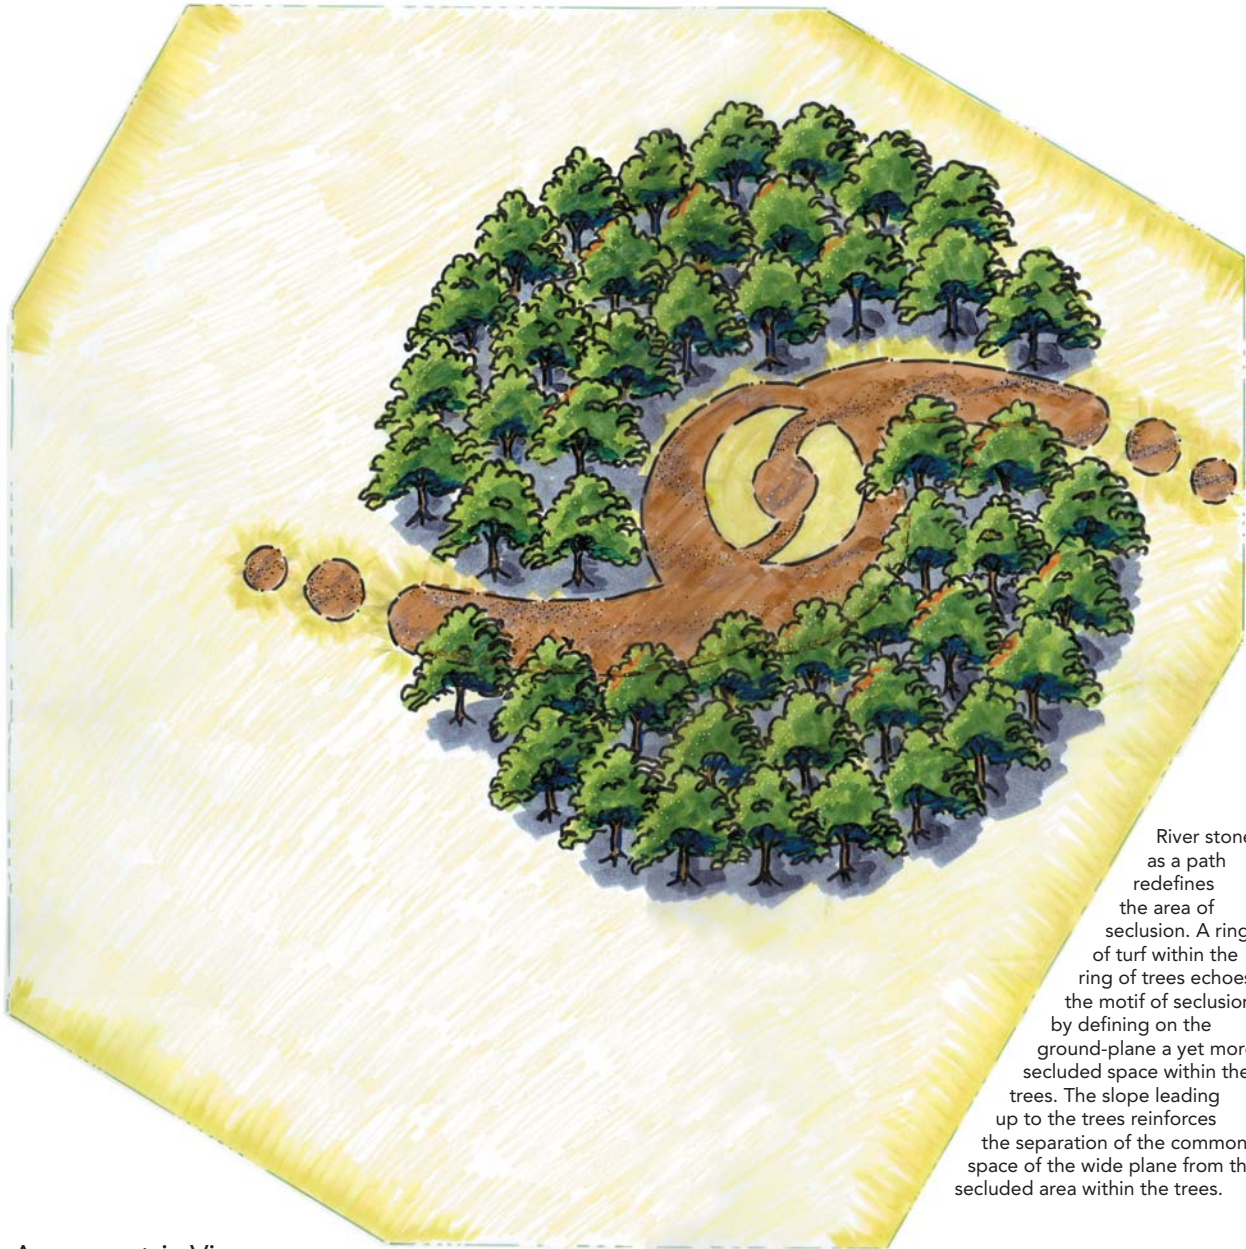

Plan View - 1" = 10'

Seclusion on this scale necessitates the creation of visual barrier that separates a larger open space from a smaller area. Seclusion connotes a certain privacy. Garden owners often desire others to see and perhaps envy their seclusion. *Prunus caroliniana*, Carolina Cherry Laurel defines the private area, while allowing on-lookers to glimpse just a hint of those within the confines of the grove. Trees are approximately 20 feet tall with a similar spread at maturity. Dark green evergreen leaves are complemented by dark gray bark.

Prunus caroliniana
Carolina Cherry Laurel

SECLUSION IN 100 TREES OR LESS

Axonometric View - 1" = 10'

Section Elevation Views - 1" = 10'