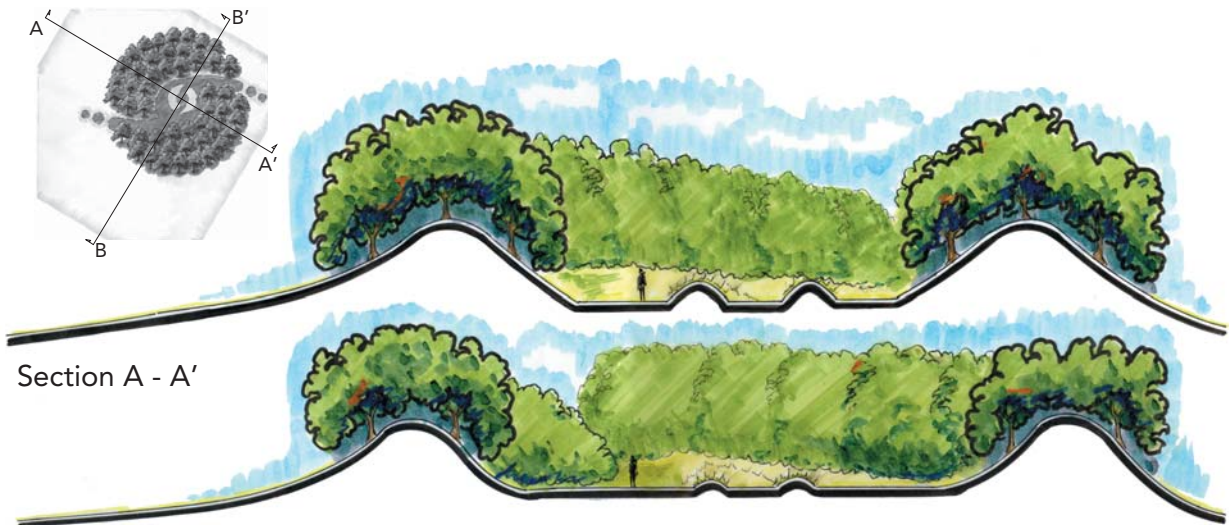

Plan View - 1" = 10'

Seclusion on this scale necessitates the creation of visual barrier that separates a larger open space from a smaller area. Seclusion connotes a certain privacy. Garden owners often desire others to see and perhaps envy their seclusion. *Prunus caroliniana*, Carolina Cherry Laurel defines the private area, while allowing on-lookers to glimpse just a hint of those within the confines of the grove. Trees are approximately 20 feet tall with a similar spread at maturity. Dark green evergreen leaves are complemented by dark gray bark.

Prunus caroliniana
Carolina Cherry Laurel

SECLUSION IN 100 TREES OR LESS

Axonometric View - 1" = 10'

Section Elevation Views - 1" = 10'